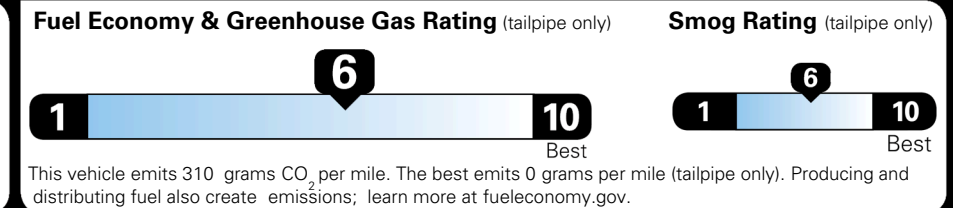

\$ 1,245.00

\$ 30,395.00

EPA DOT Fuel Economy and Environment

Gasoline Vehicle

You save \$0
 in fuel costs over 5 years compared to the average new vehicle.

Annual fuel cost \$1,700

Actual results will vary for many reasons, including driving conditions and how you drive and maintain your vehicle. The average new vehicle gets 29 MPG and costs \$8,500 to fuel over 5 years. Cost estimates are based on 15,000 miles per year at \$ 3.30 per gallon. MPGe is miles per gasoline gallon equivalent. Vehicle emissions are a significant cause of climate change and smog.