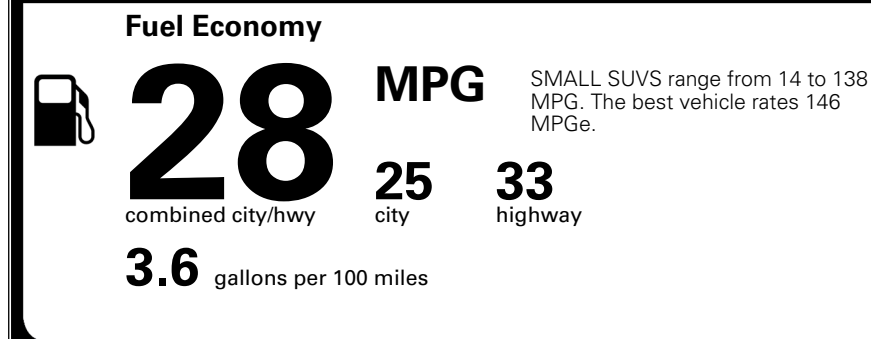

TOTAL ADDITIONAL WEIGHT: 11.2

EPA DOT Fuel Economy and Environment

Gasoline Vehicle

You spend \$250 more in fuel costs over 5 years compared to the average new vehicle.

Annual fuel cost \$1,750

Actual results will vary for many reasons, including driving conditions and how you drive and maintain your vehicle. The average new vehicle gets 29 MPG and costs \$8,500 to fuel over 5 years. Cost estimates are based on 15,000 miles per year at \$ 3.30 per gallon. MPGe is miles per gasoline gallon equivalent. Vehicle emissions are a significant cause of climate change and smog.