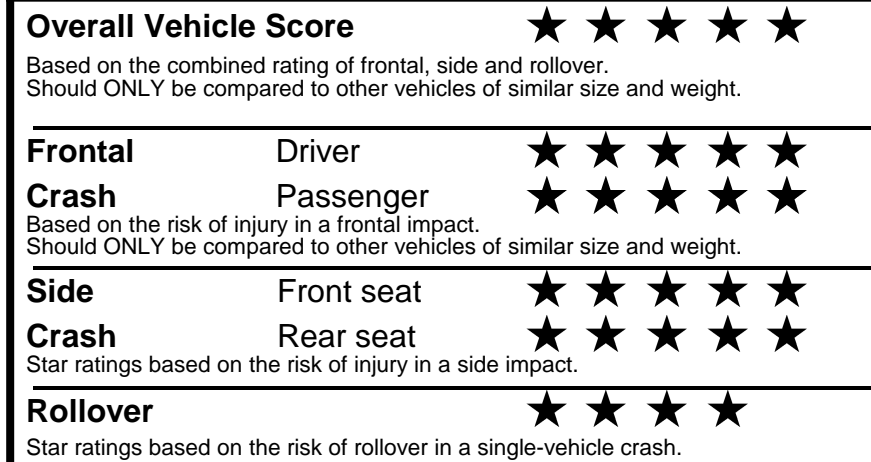

fueleconomy.gov

Calculate personalized estimates and compare vehicles

GOVERNMENT 5-STAR SAFETY RATINGS

Star ratings range from 1 to 5 stars (★★★★★) with 5 being the highest.
 Source: National Highway Traffic Safety Administration (NHTSA).
www.safercar.gov or 1-888-327-4236