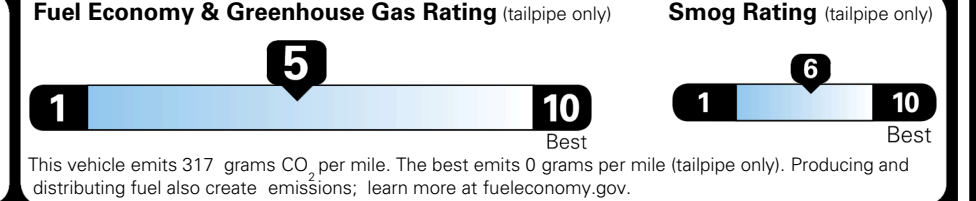

TOTAL ADDITIONAL WEIGHT: 11.2

EPA DOT Fuel Economy and Environment

Gasoline Vehicle

You spend \$250 more in fuel costs over 5 years compared to the average new vehicle.

Annual fuel cost \$1,750

Actual results will vary for many reasons, including driving conditions and how you drive and maintain your vehicle. The average new vehicle gets 29 MPG and costs \$8,500 to fuel over 5 years. Cost estimates are based on 15,000 miles per year at \$ 3.30 per gallon. MPGe is miles per gasoline gallon equivalent. Vehicle emissions are a significant cause of climate change and smog.