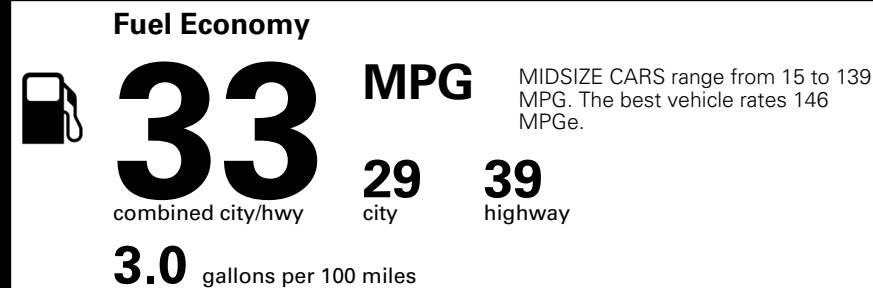

EPA DOT Fuel Economy and Environment

Gasoline Vehicle

You save \$1,000
 in fuel costs over 5 years compared to the average new vehicle.

Annual fuel cost \$1,500

This vehicle emits 269 grams CO₂ per mile. The best emits 0 grams per mile (tailpipe only). Producing and distributing fuel also create emissions; learn more at fueleconomy.gov.